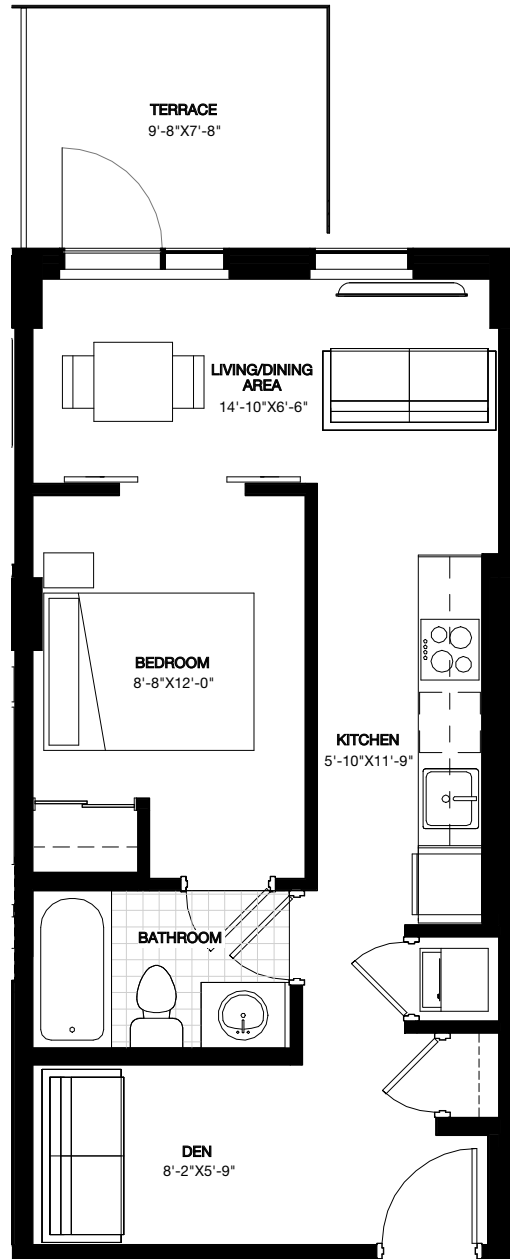

C1

ONE BEDROOM + DEN

495 SQ.FT. TERRACE: 74 SQ.FT. BALCONY: 38 SQ.FT.

UNITS: 612-712, 613-713, 614-714

UNITS:  
712, 713, 714

6th FLOOR

7th FLOOR