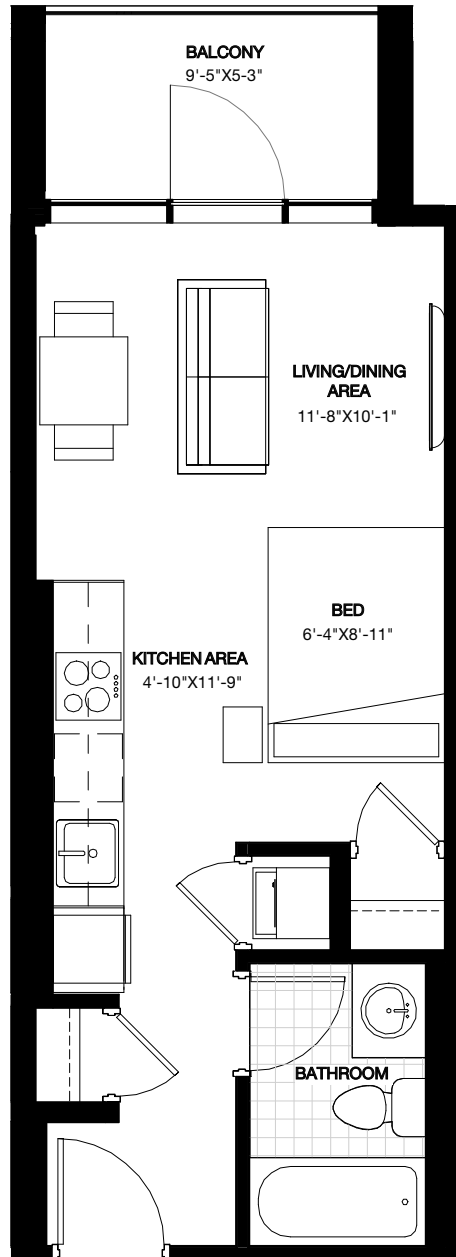

A1

STUDIO

371 SQ.FT. BALCONY: 49 SQ.FT.

UNITS: 223, 325-525